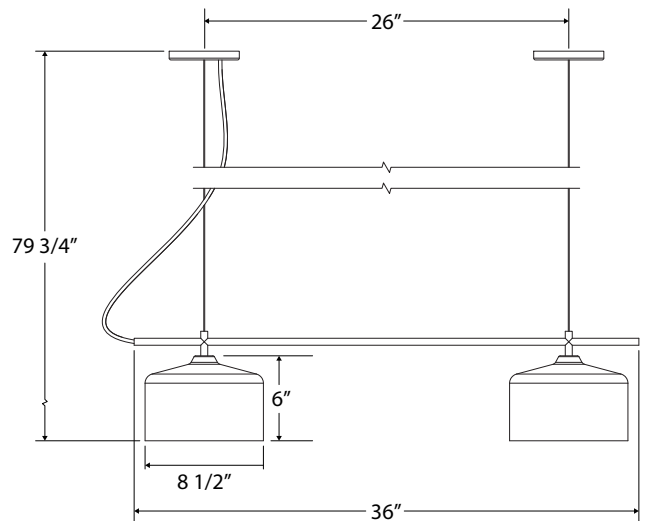

Shipping:

At Montclair Light Works we proudly manufacture, assemble, and ship your lamp within 3 weeks from our factory in Montclair CA.