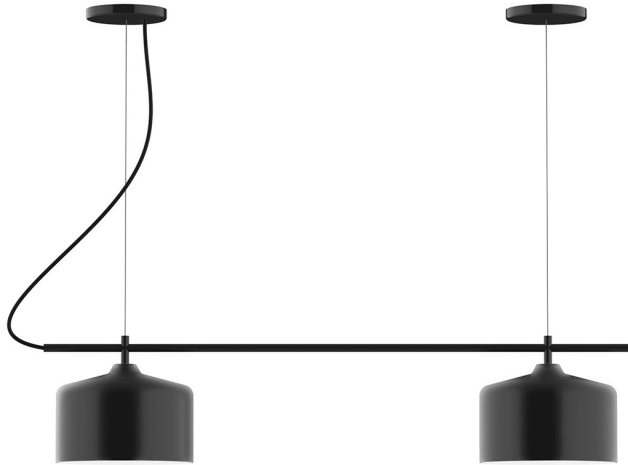

J-SERIES JULIA 2-LIGHT LINEAR CHANDELIER

CHB419

FEATURES + BENEFITS

- Metal RLM shades are spun from heavy duty aluminum.
- Polyester powder coat finish provides color retention and scratch resistance.
- White powder coat shade interior for maximum light output.
- Black SJT Cord is standard. Stainless steel cable mount.
- UL Listed for Dry Location.
- Warranty: Limited 1 Year.
- Made in USA.

SPECIFICATIONS

Product Dimensions:

Width 8.5", Shade Height 6", Length 36", Overall Height 79.75", Canopy (2) 5" diameter

Lamping:

100W Medium Base per socket

Options:

- Finish: 16-Cream, 17-Ivory, 19-Terracotta, 20-Mauve, 21-Bright Yellow, 22-Fern Green, 40-Slate Gray, 41-Black, 42-Forest Green, 44-White Gloss, 48-Sea Green, 50-Navy, 51-Architectural Bronze, 54-Light Blue, 55-Barn Red
- Cord: C21-White SJT, C01-Brown and Ivory Houndstooth Fabric, C02-Black Fabric, C04-Black and White Houndstooth Fabric, C12-Gray Fabric, C16-Navy Mini Tweed, C20-White Fabric, C22-White and Gray Dot Fabric, C23-Red & White Zig-Zag Fabric, C24-Cool Tweed, C25-Polished Copper, C26-Ivory, C27-Neutral Argyle