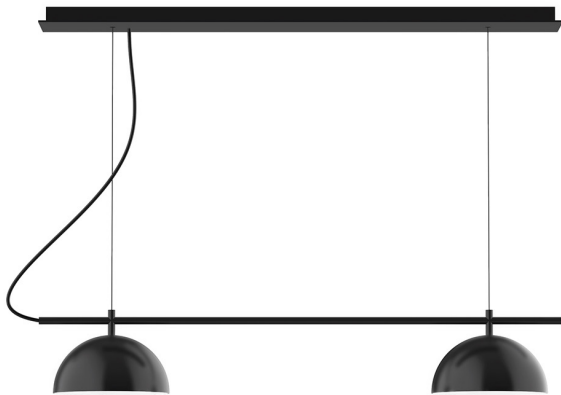

AXIS ARCADE 2-LIGHT LINEAR LED CHANDELIER

CHE431-L12

FEATURES + BENEFITS

- Metal RLM shades are spun from heavy duty aluminum.
- Polyester powder coat finish provides color retention and scratch resistance.
- White powder coat shade interior for maximum light output.
- Black SJT Cord is standard. Stainless steel cable mount.
- UL Listed for Dry Location.
- Warranty: Limited 1 Year. LED Warranty: Limited 5 Year.
- Made in USA.

SPECIFICATIONS

Product Dimensions:

Width 8", Shade Height 4", Length 36", Overall Height 77.75", Canopy (2) 5" diameter

Lamping:

Integrated LED Panel: 10W, 800lm, 94.5 Adjustable
CCT-2700-3000-3500K

Options: