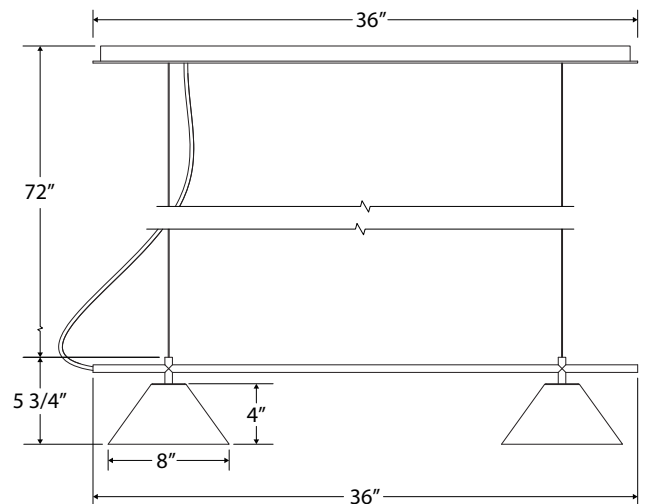

JOB/LOCATION

QUANTITY

DATE

NOTES