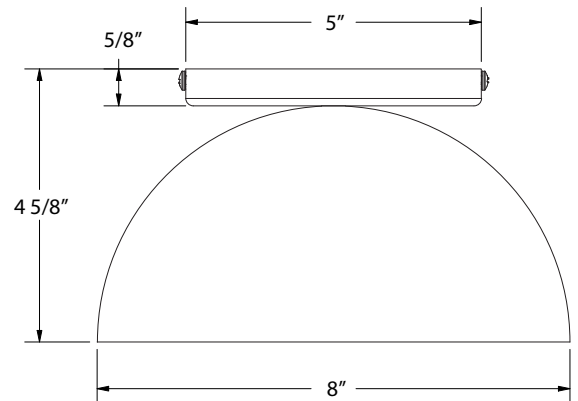

Shipping:

At Montclair Light Works we proudly manufacture, assemble, and ship your lamp within 3 weeks from our factory in Montclair CA.