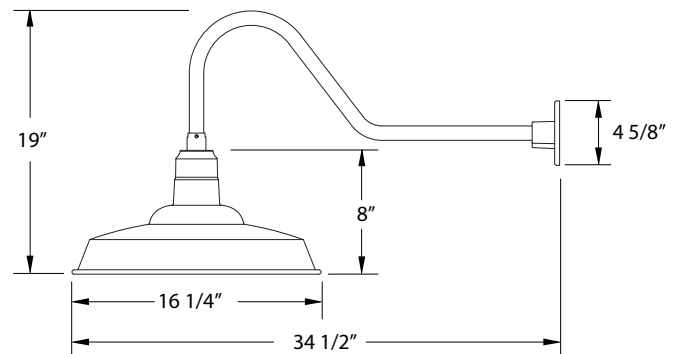

Shipping:

At Montclair Light Works we proudly manufacture, assemble, and ship your lamp within 3 weeks from our factory in Montclair CA.