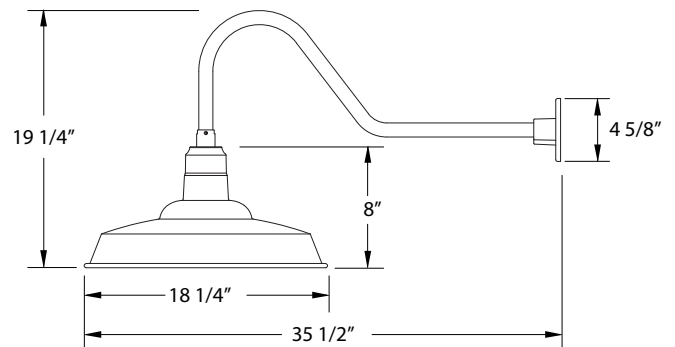

Shipping:

At Montclair Light Works we proudly manufacture, assemble, and ship your lamp within 3 weeks from our factory in Montclair CA.