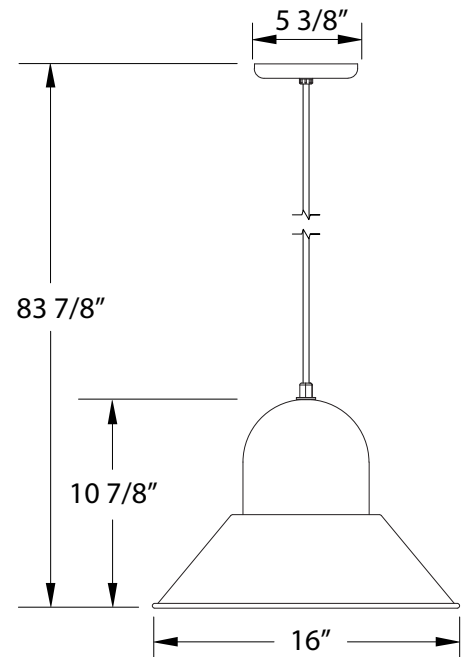

Shipping:

At Montclair Light Works we proudly manufacture, assemble, and ship your lamp within 3 weeks from our factory in Montclair CA.