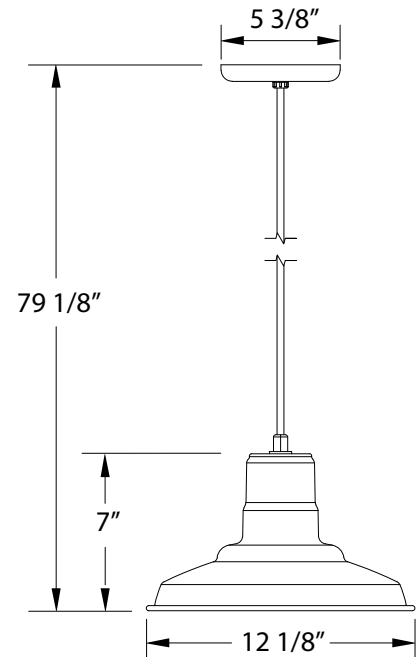

Shipping:

At Montclair Light Works we proudly manufacture, assemble, and ship your lamp within 3 weeks from our factory in Montclair CA.