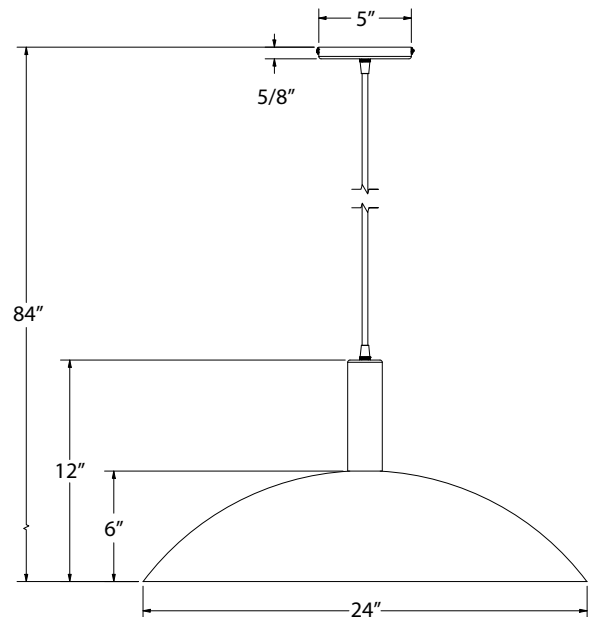

Shipping:

At Montclair Light Works we proudly manufacture, assemble, and ship your lamp within 3 weeks from our factory in Montclair CA.