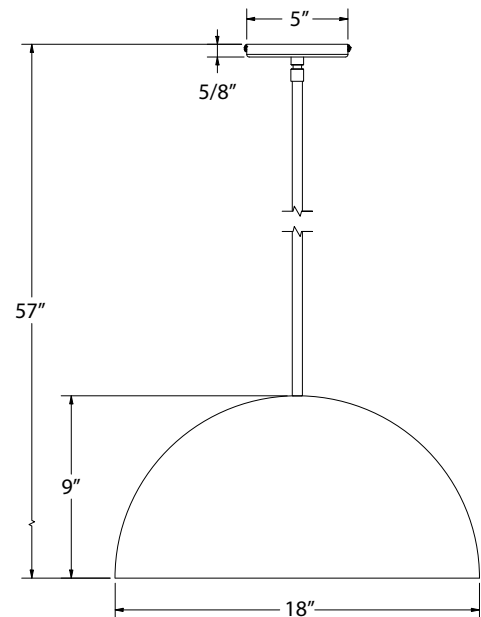

Shipping:

At Montclair Light Works we proudly manufacture, assemble, and ship your lamp within 3 weeks from our factory in Montclair CA.