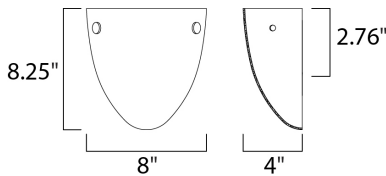

PRODUCT DESCRIPTION

Basic utility fixtures or Frost glass and White metal frames priced for budget applications where LED is very beneficial.

MEASUREMENTS

DIMENSION : 8." W x 8.25" H x 4." Ext
 HANGING WEIGHT : 1.68 lb