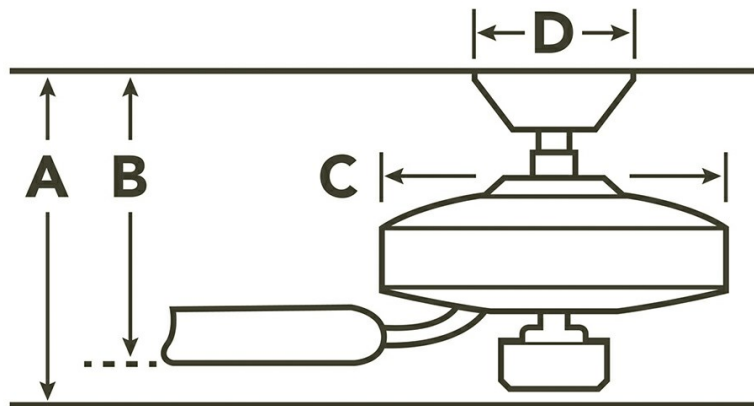

**Product Information**

Product ID	300285DBK
Finish	Distressed Black
Blade Finish	Distressed Antique Gray/Walnut
Collection	Gentry Collection

**Specifications**

Number of Blades	9
Blades Included	Yes
Blade Pitch	13 Degrees
Blade Sweep	85"
Blades Reversible	No
Blade Material	WOOD VENEER
Optional Blades Available	No
Downrod 1	1.00 OD X 6.00
Primary Control System	Dual Slide Control
Remote Included	No
Wall Control Included	Yes
Low Ceiling Adaptable	No
Lead Wire Length	78.00"
Motor Size	DC-165NL
Motor Type	DC

**Dimensions**

Downrod	A	B	C	D
1.00 OD X 6.00	16.50	14.00	7.00	5.90

**Downlight**

Downlight Included	Yes
Light Source	LED
Downlight Bulb Included	Integrated
# of Bulbs/LED Modules	1
Watts	63/11
Initial Lumens	1600
Glass Description	Opal Etched
Optional Light Kit Available	No
Kelvin Temperature	3000K
Color Rendering Index	80