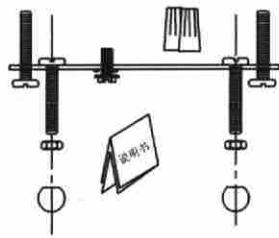

447- PC
SN
SB
B.K

ITEM EX47-1

INNOVATIONS LIGHTING
DESIGN COPYRIGHT - 09/27/2019
ALL RIGHTS RESERVED AND MAY
NOT BE DUPLICATED WITHOUT OUR
WRITTEN PERMISSION

INNOVATIONS LIGHTING
DESIGN COPYRIGHT - 11/04/2019
ALL RIGHTS RESERVED AND MAY
NOT BE DUPLICATED WITHOUT OUR
WRITTEN PERMISSION