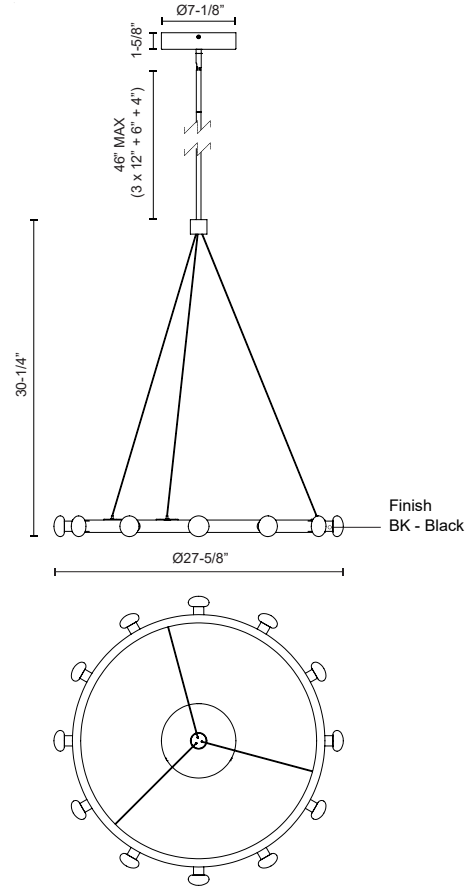

REZZ PD63428-UNV

PENDANTS

PROJECT

SPECIFICATION DETAILS

Fixture Dimensions	D27-5/8" x H30-1/4"
Light Source	LED with DC Driver
Wattage	41W
Total Lumens	3760lm
Delivered Lumens	BK-1000lm
Voltage	120-277V
Color Temperature	3000K
CRI (Ra)	90CRI
Optional Color Temps	2700K - 5000K Available, Minimum Order Quantities Apply
LED Rated Life	50,000 hours
Dimming	100% - 10%, TRIAC or ELV Dimmer (Not Included)
Glass Details	Opal Glass
Adjustable	Yes
Rod Length	46" Max (3x12" + 1x6" x 1x4")
Wire Length	72" Max
Wire Type	BK - Black Wire
Minimum Hang Height	40"
Sloped Ceiling Adaptable	Yes
Location	Dry
Illumination Direction	Omni-directional
CEC Title 24 JA8	Yes, JA8-2022
Canopy Dimensions	D7-1/8" x H1-5/8"
Paint Finish	BK02

* For custom options, consult factory for details.

* For warranty information, please visit www.kuzcolighting.com/warranty

DESCRIPTION

The Rezz collection is the reimagining of the old Hollywood style we know and love. Simple, glamorous opal glass diffusers dance around a modern, minimal frame to create a totally new look. This collection is simple and stunning, great for a wide variety of design sensibilities. Available in Matte Black accents.

KUZCO

CANADA: 19054 28TH AVENUE - SURREY, BC V3Z 6M3
USA: 3035 E. LONE MOUNTAIN ROAD - LAS VEGAS, NV 89081

WWW.KUZCOLIGHTING.COM

© 2024 KUZCO LIGHTING. ALL RIGHTS RESERVED.

COMMENT