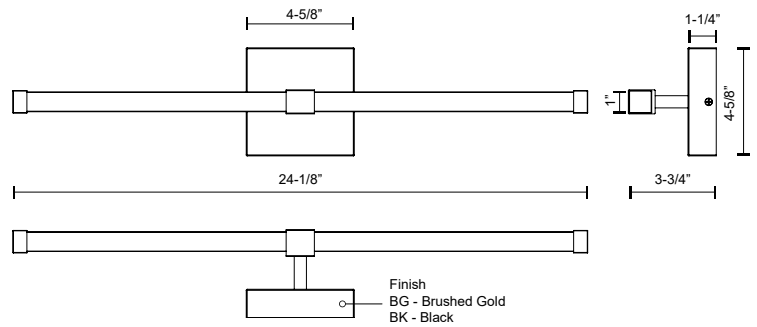

BLADE VL23524-UNV

WALL

PROJECT

SPECIFICATION DETAILS

Fixture Dimensions	W24-1/8" x H1" x E3-3/4"
Light Source	LED with DC Driver
Wattage	12W
Total Lumens	1350lm
Delivered Lumens	BG-933lm; BK-914lm;
Voltage	120-277V
Color Temperature	3000K
CRI (Ra)	90CRI
Optional Color Temps	2700K - 5000K Available, Minimum Order Quantities Apply
LED Rated Life	50,000 hours
Dimming	100% - 10%, TRIAC or ELV Dimmer (Not Included)
Diffuser Details	Clear Acrylic Exterior/White Silicone Interior
ADA Compliant	Yes
Location	Damp
Illumination Direction	Up/Down
Mounting Style	All Orientation; Wall
CEC Title 24 JA8	Yes, JA8-2022
Canopy Dimensions	W4-5/8" x H4-5/8" x E1-1/4"
Paint Finish	BG01; BK02;
Material	Aluminum + Acrylic
Height From Center	2-1/2"

* For custom options, consult factory for details.

* For warranty information, please visit www.kuzcolighting.com/warranty

DESCRIPTION

The Blade Collection is as artistic as it is functional. With its linear design and long acrylic ribbed diffusers, the entire Blade family delivers a tremendous depth of light that makes for spectacular lighting in high-traffic areas of the home. With a variety of styles and hanging options available, it's easy to create a unique lighting environment of high caliber.

KUZCO

CANADA: 19054 28TH AVENUE - SURREY, BC V3Z 6M3

USA: 3035 E. LONE MOUNTAIN ROAD - LAS VEGAS, NV 89081

WWW.KUZCOLIGHTING.COM

© 2023 KUZCO LIGHTING. ALL RIGHTS RESERVED.

COMMENT