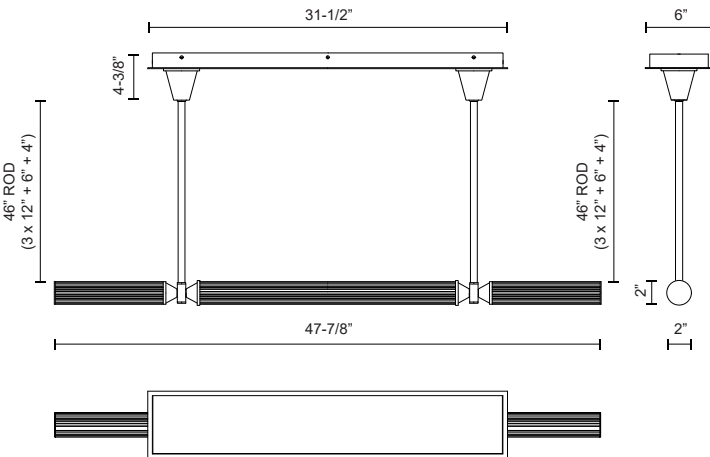

EDWIN LP348148-UNV

FIXTURE DIMENSIONS	L47-7/8" x W2" x H2"
LIGHT SOURCE	LED with DC Driver
WATTAGE	40W
TOTAL LUMENS	2960lm
DELIVERED LUMENS	2550lm*
VOLTAGE	120-277V
COLOR TEMPERATURE	3000K
CRI (RA)	90CRI
DIMMABLE	Yes, TRIAC/ELV Dimmer (Not Included)
GLASS DETAILS	Frosted Ribbed Glass
MATERIAL	Steel + Brass + Glass
ROD LENGTH	46" Max (6x12" + 2x6" + 2x4")
WIRE LENGTH	144"
MINIMUM HANG HEIGHT	12"
SLOPED CEILING ADAPTABLE	No
ILLUMINATION DIRECTION	Omni-directional
LOCATION	Dry
CANOPY DIMENSIONS	L31-1/2" x W6" x H4-3/8"
CEC TITLE 24 JA8	Yes, JA8-2022
PAINT FINISH	UB01; VB01;

[D - Diameter, L - Length, W - Width, H - Height, E - Extension]

AVAILABLE FINISHES:

LP348148UBFR-UNV

Urban
Bronze/Frosted
Ribbed Glass

LP348148VBFR-UNV

Vintage
Brass/Frosted
Ribbed Glass

*For complete warranty terms, please visit: www.aloralighting.com/warranty